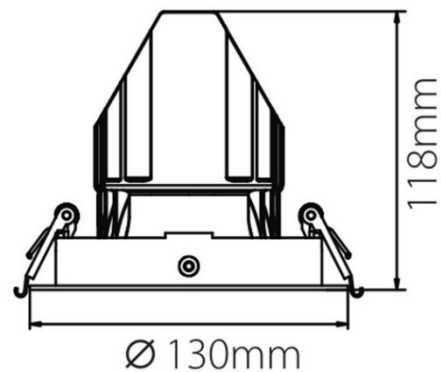

PRODUCT DATASHEET

Model: LDL802

Category: LED Adjustable Downlight

Description: 30w LED Adjustable Downlight

General Information

Material: Aluminium

Fitting Colors: White/ Black/ Painted Silver

Rotation Angle (degree): Not Applicable

Tilting Angle (degree): 30

Track System: Not Applicable

IP Rating: 20

Working Temperature (°C): -5 - +35

Storage Temperature (°C): -20 - +50

Product Dimensions and Cut-out Information

Fitting Length (mm): Not Applicable

Diameter (mm): 130

Height (mm): 118

Cut-out Dimension (mm): 117

Dimension:

Packing Information

Packaging Type: Individual box

Quantity per carton: 12

CBM per carton: 0.0369

Gross weight per carton (kgs): 12.4

Lifespan

Lifetime (hours): 50000

Luminous Flux after 50000hours (lm): LM80 Comply

PRODUCT DATASHEET

Model: LDL802

Category: LED Adjustable Downlight

Description: 30w LED Adjustable Downlight